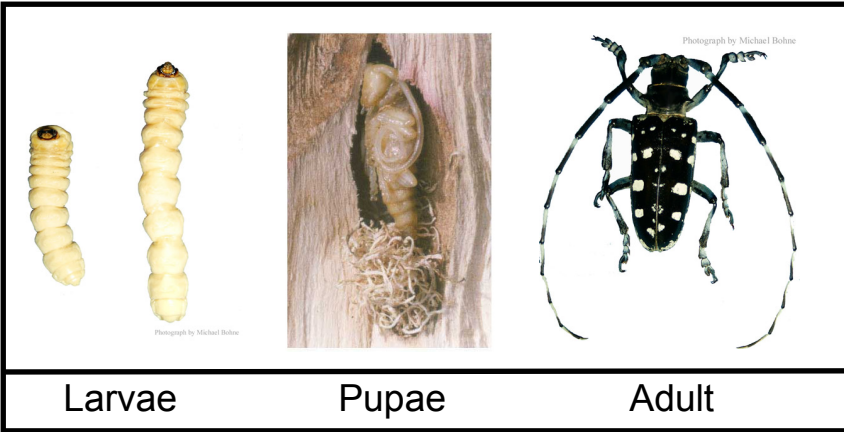

# Asian Longhorned Beetle Signs & Symptoms

Exit Holes

Egg / Oviposition Sites

Larvae

Pupae

Adult

Frass collecting in branch crotch / Frass in pupal chamber

Exit Hole / Egg Site Under Bark